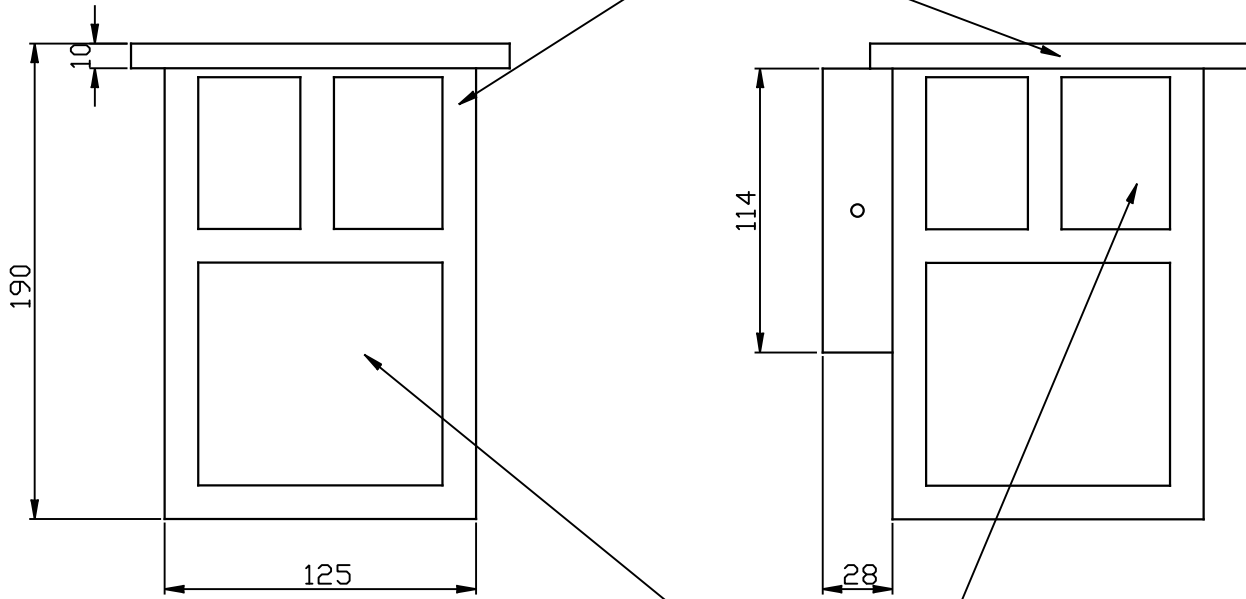

STEEL / BROWN