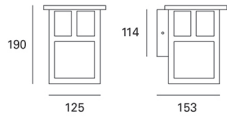

Finish

Oxide brown
Matt

Material

Steel
Polycarbonate

TECHNICAL CHARACTERISTICS

Light source

Lampholder: 1 x E27
Output (W): MAX 60W
Total power consumption (W): 60 W
Lamp maximum dimension: 120/ mm
Real Lumen: 464
Quantity: 1
Lm/Real W: 8
UGR: 7.8

Luminaire

Warranty: 5 Years

Logistics

Energy Efficiency: NO BULB
EAN Code: 8435111074800
Net Weight (Kg): 0.895
Weight in Kg (packaged): 1.280
Packing: 210 x 195 x 230
Masterbox: 6

The photograph may not match the reference exactly. Please read the product description to identify the finish.