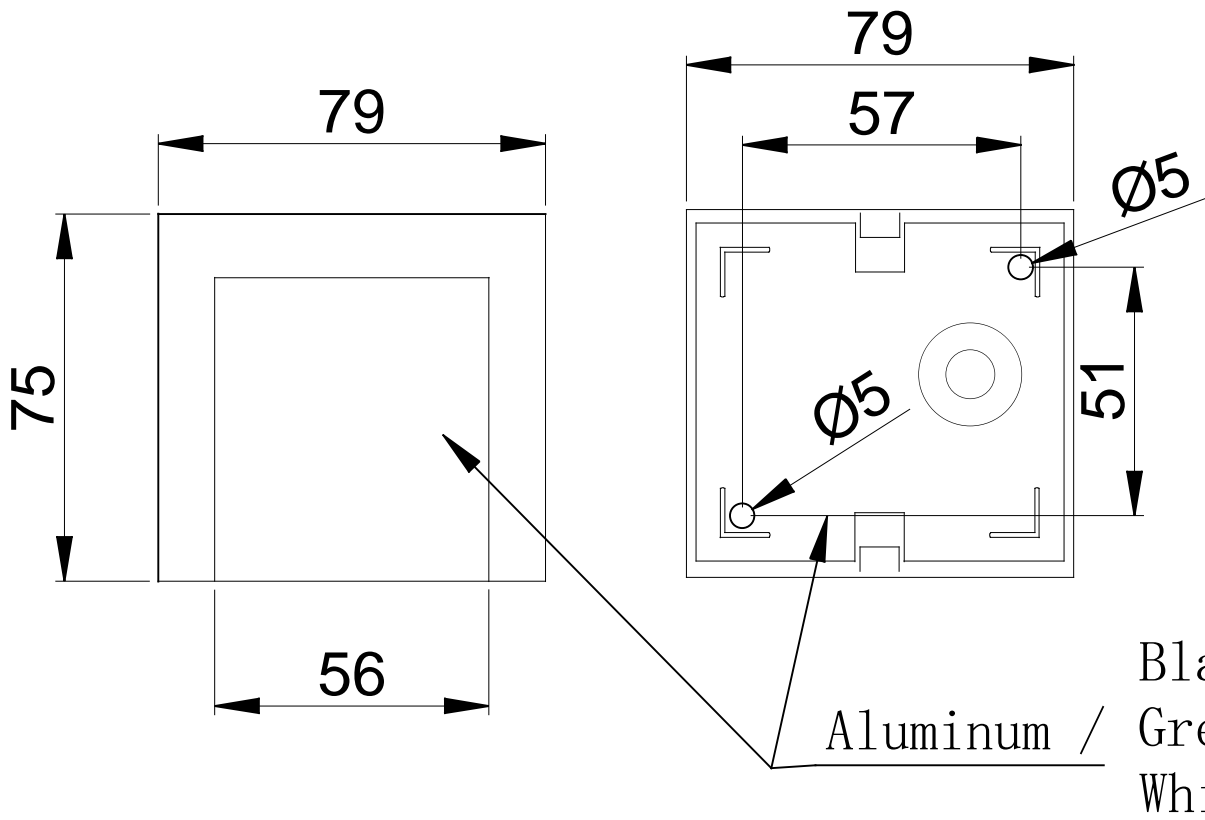

##### Logistics

Energy Efficiency: LED A++  
EAN Code: 8435381493882  
Net Weight (Kg): 0.305  
Weight in Kg (packaged): 0.364  
Packing: 85 x 70 x 85  
Masterbox: 20

The photograph may not match the reference exactly. Please read the product description to identify the finish.