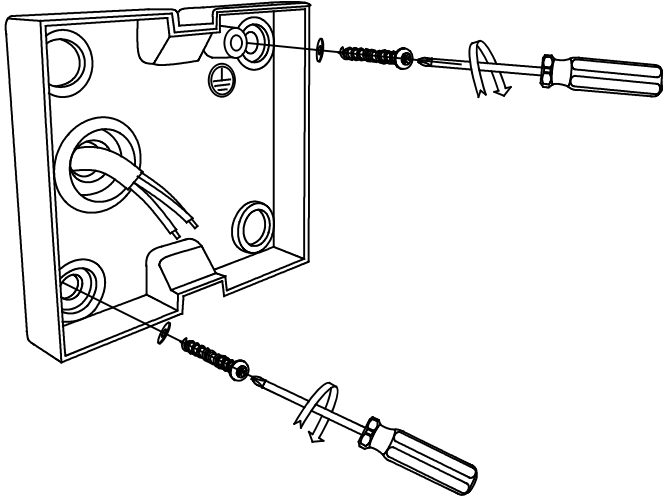

##### Logistics

Energy Efficiency: LED A++  
EAN Code: 8435381493882  
Net Weight (Kg): 0.305  
Weight in Kg (packaged): 0.364  
Packing: 85 x 70 x 85  
Masterbox: 20

The photograph may not match the reference exactly. Please read the product description to identify the finish.