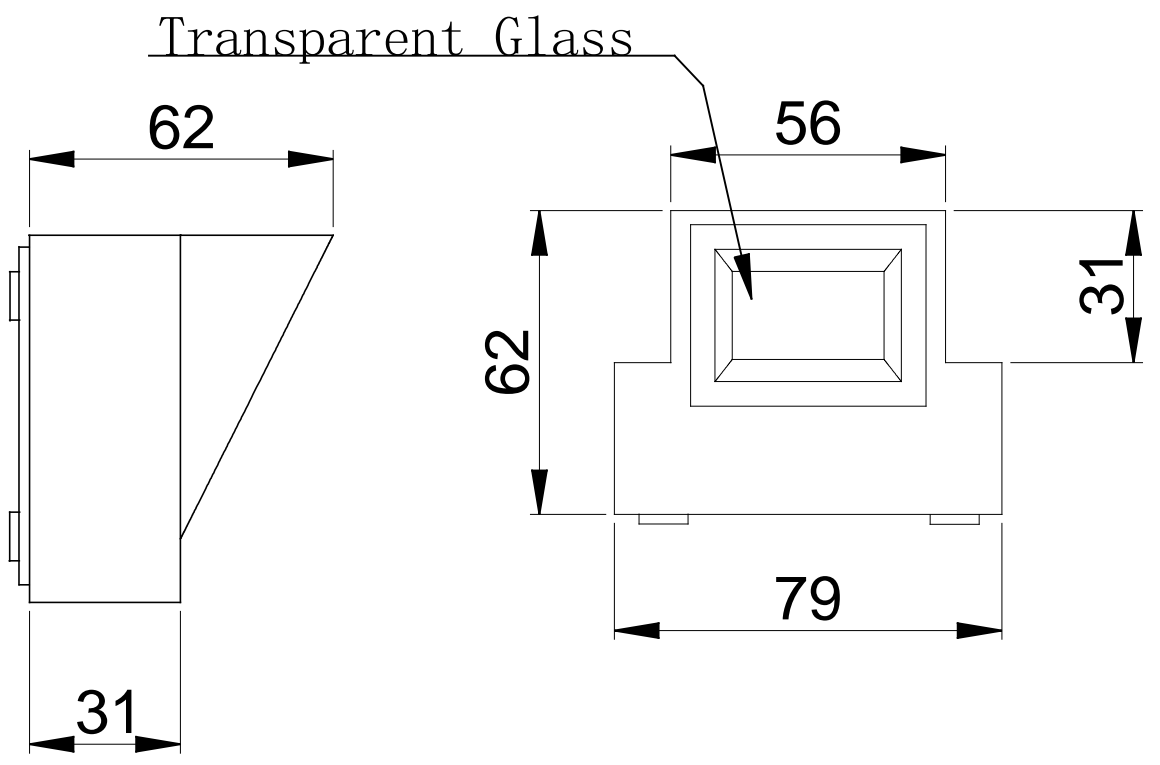

##### Logistics

Energy Efficiency: LED A++  
EAN Code: 8435381493882  
Net Weight (Kg): 0.305  
Weight in Kg (packaged): 0.364  
Packing: 85 x 70 x 85  
Masterbox: 20

The photograph may not match the reference exactly. Please read the product description to identify the finish.