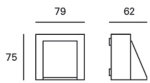

Material

Aluminium
Glass

TECHNICAL CHARACTERISTICS

Light source

Light source: LED CREE
Output (W): 2.1W
Total power consumption (W): 3.4 W
Color temperature: Warm White - 3000K
CRI: 80
Photobiological risk: RG2
Real Lumen: 96
Qty Leds: 1
Lm/Real W: 28
Life Time: 36.000h L70B30
Bin / Grup: 7C1 o 7B4
UGR: 10

GEAR

Brand: SINOBASE
Gear included: Yes, electronic
Voltage / Frequency: 100-240 VAC
Power Factor: 0.34
Flickering: 8.6%

Luminaire

Warranty: 5 Years

Logistics

Energy Efficiency: LED A++
EAN Code: 8435381493882
Net Weight (Kg): 0.305
Weight in Kg (packaged): 0.364
Packing: 85 x 70 x 85
Masterbox: 20

The photograph may not match the reference exactly. Please read the product description to identify the finish.